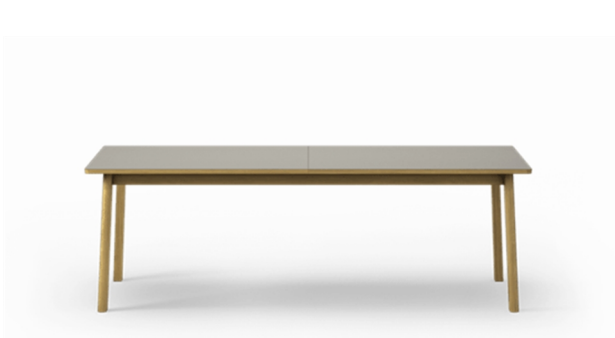

**Ana**

By Arde, 2018

<b>Model</b>	6490 - Ana dining table
<b>About</b>	Ana is a dining table with butterfly extension that unites timeless design, superb craftsmanship and agile functionality; making it the perfect choice for a multitude of uses - from family gatherings to business meetings.
<b>Product group</b>	Tables
<b>Measurements</b>	37.4" W x 86.61 / 125.98" L x 28.74" H
<b>Weight</b>	75 kg
<b>Materials</b>	Legs of solid wood. Table top of laminated chipboard with solid wood edges, and topped with Fenix nano laminate. Butterfly extension mechanism automatically hides the extension leaves under the table top when not in use. Butterfly extension mechanism of steel and plastic.
<b>Test &amp; certificates</b>	EN 15372:2016 (L1)
<b>Guarantee</b>	Fredericia Furniture A/S offers a 7 year guarantee against manufacturing defects in standard products (materials and construction). Wear and damage to covers, surface treatment, inappropriate use and the like are not covered by the warranty.
<b>Download</b>	<a href="#">Click here to download images, architect files at our partner portal.</a>

**DRAWING**

**TABLE TOPS**

ALMOND  
NANO  
LAMINATE

BLACK NANO  
LAMINATE

WHITE NANO  
LAMINATE

**WOOD / METAL FRAME**

OAK SOAP

SMOKED OAK  
OIL STAINED