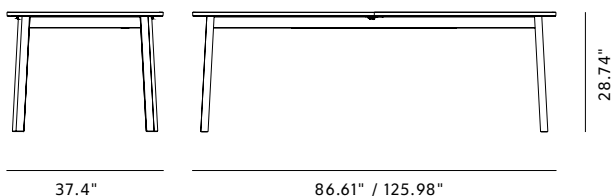

DRAWING

TABLE TOPS

WOOD / METAL FRAME