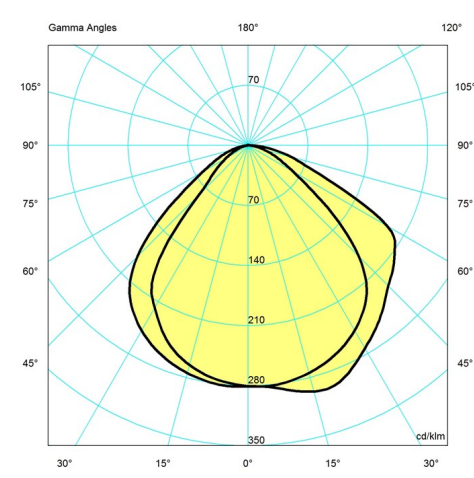

Polar

Spare parts & accessories

Product	Variant number
AJ UNION NUT ELECT ORANGE	5744170301
AJ UNION NUT SOFT LEMON	5744170314
AJ UNION NUT WARM SAND	5744170327
AJ UNION NUT DUSTY BLUE	5744170330
AJ UNION NUT WARM GREY	5744170343