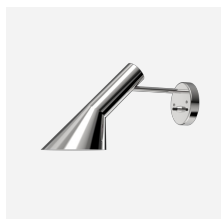

Materials

Base: Die cast zinc. Shade: Spun steel. Stem: Steel.

Sizes and weight

Width x Height x Length (in.) | 10.8 x 22 x 8.5 Max 3.9 lbs

Compliance

cULus, Dry location.

Light source

1x10W A-19/medium

Related products

AJ Mini Table

AJ Royal

AJ Floor

AJ 50 Wall

AJ Wall

AJ Garden Bollard

AJ Oxford Table Lamp

Product description

Terse and iconic design
A semi-conical fixture head.
An arm fixed to a round mounting box holds the fixture head.
Fixture head pivots to direct light as needed.
Different colour variants.
Is a member of a product family for both outdoor and indoor.

Mounting

Portable fixture plugs into standard wall outlet.

Light description

The fixture emits glare free, directed light.
Terse and iconic design
Combined direct and indirect light ensures directed light with soft shadows
The shade is painted white on the inside to ensure a soft comfortable light distribution.