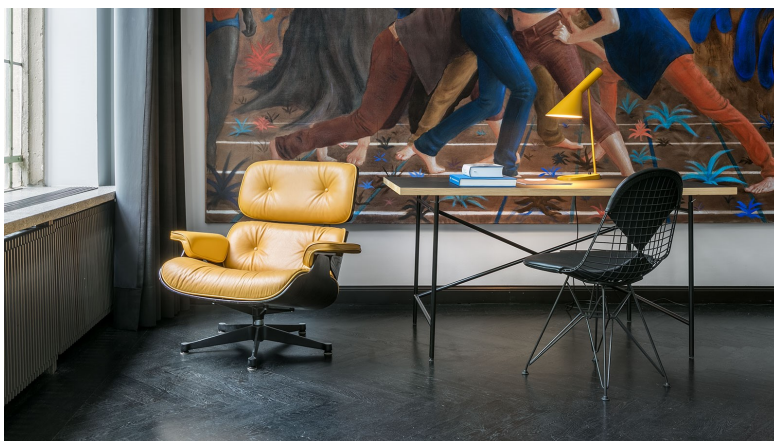

Set location - The Qvest