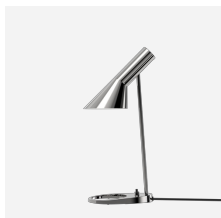

Materials

Base: Die cast zinc. Shade: Spun steel. Stem: Steel.

Sizes and weight

Width x Height x Length (in.) | 10.8 x 22 x 8.5 Max 3.9 lbs

Compliance

cULus, Dry location.

Light source

1x10W A-19/medium

Related products

AJ Mini Table

AJ Royal

AJ Floor

AJ 50 Wall

AJ Wall

AJ Garden Bollard

AJ Oxford Table Lamp

Product description

Terse and iconic design
A semi-conical fixture head.
An arm fixed to a round mounting box holds the fixture head.
Fixture head pivots to direct light as needed.
Different colour variants.
Is a member of a product family for both outdoor and indoor.

Mounting

Portable fixture plugs into standard wall outlet.

Light description

The fixture emits glare free, directed light.
Terse and iconic design
Combined direct and indirect light ensures directed light with soft shadows
The shade is painted white on the inside to ensure a soft comfortable light distribution.