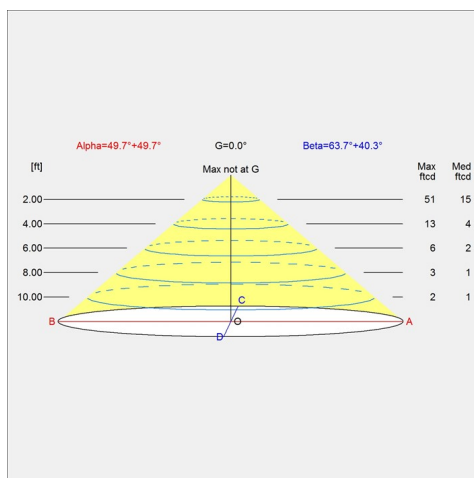

Weight

Min: 2.088 lbs Max: 6.885 lbs

Finish

Black, Dusty blue, Electric orange, Pale petroleum, Soft lemon, Stainless steel polished, Warm grey, Warm sand, White

Voltage

120V

Light distribution diagrams

Cartesian