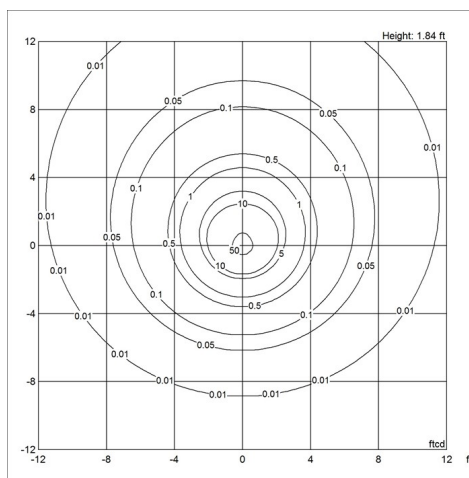

Black, Dusty blue, Electric orange, Pale petroleum, Soft lemon, Stainless steel polished, Warm grey, Warm sand, White

Voltage

120V

Light distribution diagrams

Isolux

Spare parts & accessories

Product	Variant number
AJ UNION NUT ELECT ORANGE	5744170301
AJ UNION NUT SOFT LEMON	5744170314
AJ UNION NUT WARM SAND	5744170327
AJ UNION NUT DUSTY BLUE	5744170330
AJ UNION NUT WARM GREY	5744170343