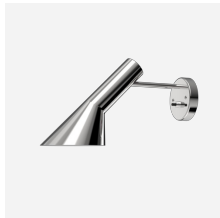

AJ ROYAL

The pendant comes in three sizes and is characterized by the ridges on top that allow a gentle light to exude upwards. In the new, energy-saving LED version, all three sizes come with a diffuser, which offers a smoother, 100% glare-free lighting.

Shades: Spun aluminum. Rings: Steel. Diffuser: Frosted acrylic.

Sizes and weight

Width x Height x Length (in.) | 14.6 x 6.5 x 14.6 Max 4.5 lbs | 19.7 x 8.8 x 19.7 Max 7.6 lbs

Compliance

cULus, Damp location.

Related products

AJ Mini Table

AJ Floor

AJ 50 Wall

AJ Table

AJ Wall

AJ Garden Bollard

Product variants

Product description

The AJ Royal is an icon that follows his overall geometric shape concept. The spherical dome shape is simple yet complex. The circular ringed louvers on top provides a glow while still maintaining its overall domed shape. These ridges allows a gentle light to exude upwards, while the custom LED boards provide a glare-free lensed downlight. The fixture is available in 3 different sizes: 9.8", 14.6", 19.7" diameters. The dome-shaped pendant comes in three sizes and is characterized by the ridges on top that allow a gentle light to exude upwards.