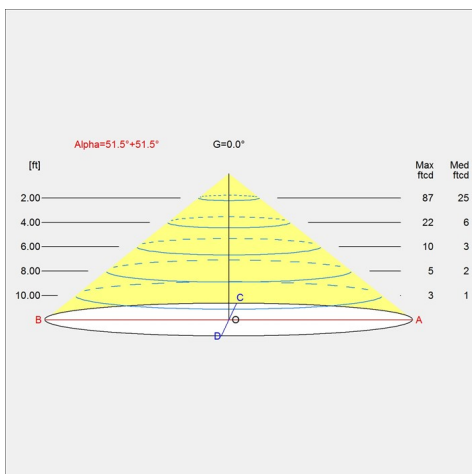

Other functions

Longer cord lengths. Custom finishes. LED in 2700K or 3500K. Alternative dimming controls.

Finish

Black, White

Voltage

120-277V/60HZ

Light distribution diagrams

Cartesian