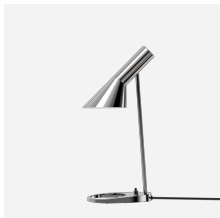

Related products

AJ Mini Table