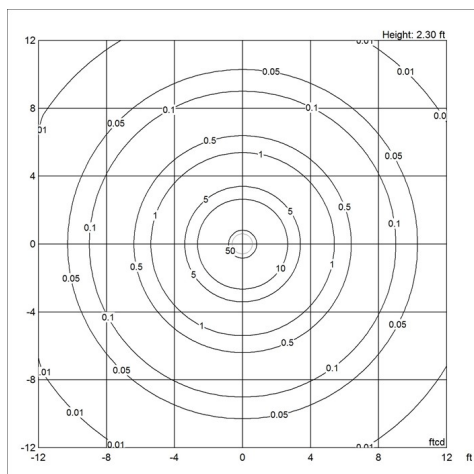

Voltage

120-277V/60HZ

Light distribution diagrams

Cartesian

Isolux

Polar