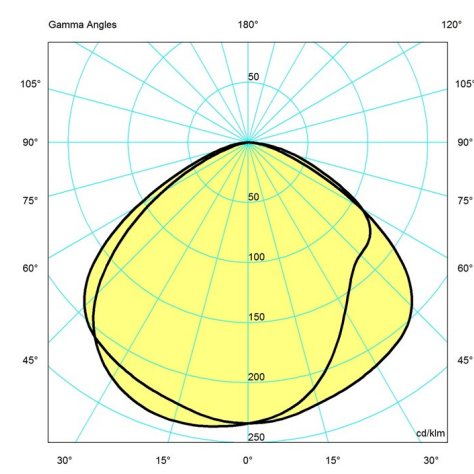

Polar

Spare parts & accessories