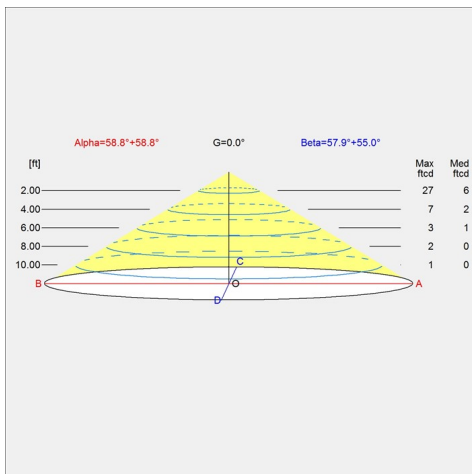

Design

Arne Jacobsen

Weight

Min: 2.967 lbs Max: 3.377 lbs

Finish

Black, Dusty blue, Electric orange, Pale petroleum, Soft lemon, Stainless steel polished, Warm grey, Warm sand, White

Light distribution diagrams

Cartesian