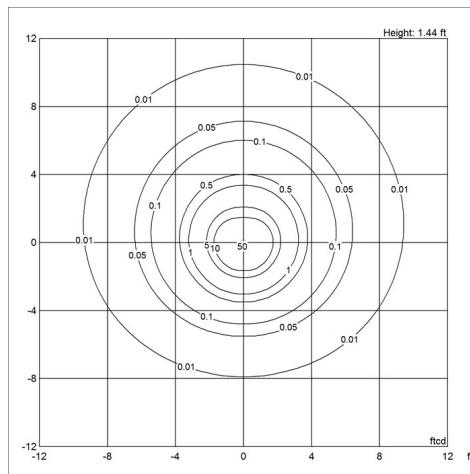

Design

Arne Jacobsen

Weight

Min: 2.967 lbs Max: 3.377 lbs

Finish

Black, Dusty blue, Electric orange, Pale petroleum, Soft lemon, Stainless steel polished, Warm grey, Warm sand, White

Light distribution diagrams

Isolux

Spare parts & accessories