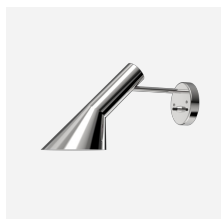

AJ MINI TABLE

The fixture emits downward directed light. The angle of the screen can be adjusted approximately 90 degrees up and down to optimize light distribution. The shade is painted white on the inside to ensure a soft comfortable light.

Product info

Mounting

Cord with plug. Cord length: 10'. On/off switch on the base.

Finish

White, Black, Pale Petroleum, Warm Sand, Soft Lemon, Electric Orange, Dusty Blue, Warm Grey, Stainless Steel Polished.

Materials

Shade: Spun steel or stainless steel. Base: Die cast zinc or stainless steel. Stem: Steel or stainless steel.

Sizes and weight

Width x Height x Length (in.) | 4.4 x 17 x 7.2 Max 3.4 lbs

Compliance

cULus, Dry location.

Light source

1x20W E12

Related products

AJ Royal

AJ Floor

AJ 50 Wall

AJ Table