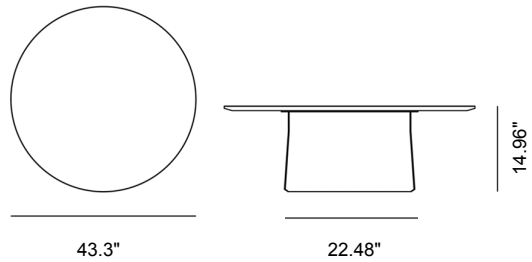

DRAWING

FRAME

TABLE TOPS

Upholstery according to current price list.