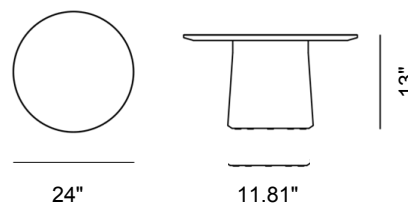

FRAME

TABLE TOPS

Upholstery according to current price list.